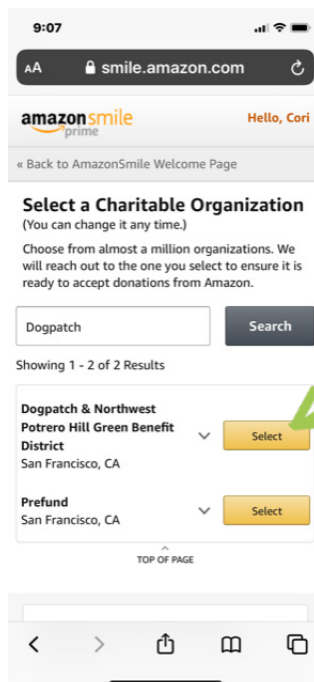

SUPPORT GREEN BENEFIT DISTRICT WITH YOUR AMAZON PURCHASES

It's easy! Follow the step by step instructions below

The Green Benefit District loves when you support our local shops—but did you know your Amazon purchases can support our community, too? When you checkout through AmazonSmile (www.smile.amazon.com), Amazon will donate 0.5% of your eligible purchases to the charitable organization of your choice. Follow the instructions below to select and activate Green Benefit District (or any other charity you choose)!

For more information about AmazonSmile, visit: www.smile.amazon.com/about

To select a charity using a web browser, follow these instructions:

STEP 1

Go to smile.amazon.com & login to your Amazon account

STEP 2

Search "Green Benefit District"

STEP 3

Select "Dogpatch & Northwest Potrero Hill Green Benefit District"

STEP 4

Check "Yes" and Start Shopping! Be sure to always start shopping and checkout from smile.amazon.com *