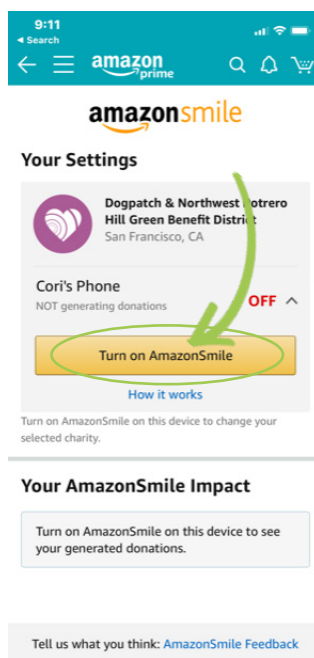

**If you make purchases using the Amazon app, you will also need to follow the instructions on the next page.*

SUPPORT GREEN BENEFIT DISTRICT WITH YOUR AMAZON PURCHASES

It's easy! Follow the step by step instructions below

If you plan to make purchases from the Amazon app, it's important to follow the instructions below to ensure your in-app purchases also support GBD

STEP 1

From the Amazon app, click the hamburger in the upper left corner; then select "settings"

STEP 2

In settings, select "AmazonSmile"

STEP 3

Select "Turn on Amazon Smile"

STEP 4

A portion of qualifying purchases will now be donated to GBD!

*Thank you
for your support!*